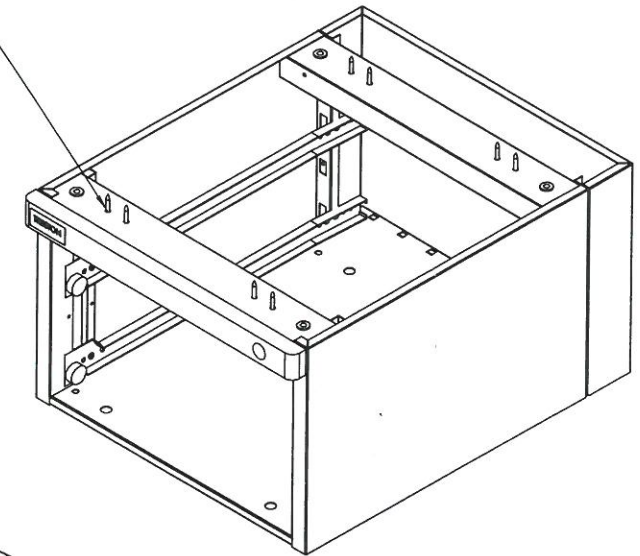

17-04-2009

No.	Part	Code	Pcs
1	Kuusiokoloruuvi M6x16 DIN912 Hex socket head cap screw M6x16	0807	4
2	Vedin 10x96 Handle 10x96	5524	1-4
3	Vedin ruuvi M4x25 Screw for handle M4x25	0801	2-8
4	Yleisruuvi 4,5x20 Universal screw 4,5x20	3035	8

Fastening brackets not needed with trolleys

LMCK2 (ACCESSORY)

Kantavuus max. 20 kg / laatikko tai hylly.
Load capacity max 20 kg / drawer or shelf.

- LMC01 / ESD
- LMC02 / ESD
- LMC04 / ESD
- LMC04D / ESD