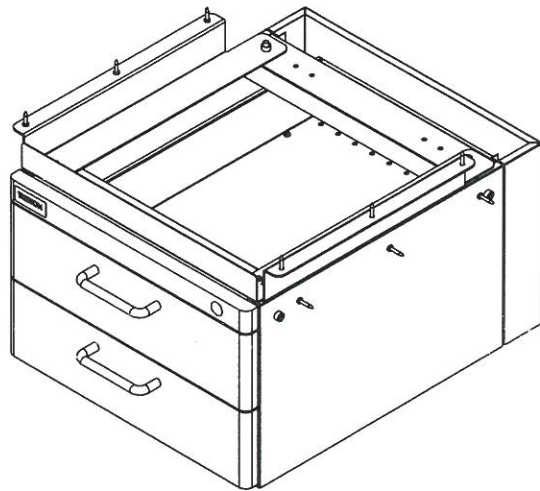

17-04-2009

No.	Part	Code	Pcs
1	Kuusiokoloruuvi M6x16 DIN912 Hex socket head cap screw M6x16	0807	4
2	Vedin 10x96 Handle 10x96	5524	1-4
3	Vedin ruuvi M4x25 Screw for handle M4x25	0801	2-8
4	Yleisruuvi 4,5x20 Universal screw 4,5x20	3035	8

Fastening brackets not needed with trolleys

LMCK2 (ACCESSORY)

Kantavuus max. 20 kg / laatikko tai hylly.
Load capacity max 20 kg / drawer or shelf.

- LMC01 / ESD
- LMC02 / ESD
- LMC04 / ESD
- LMC04D / ESD