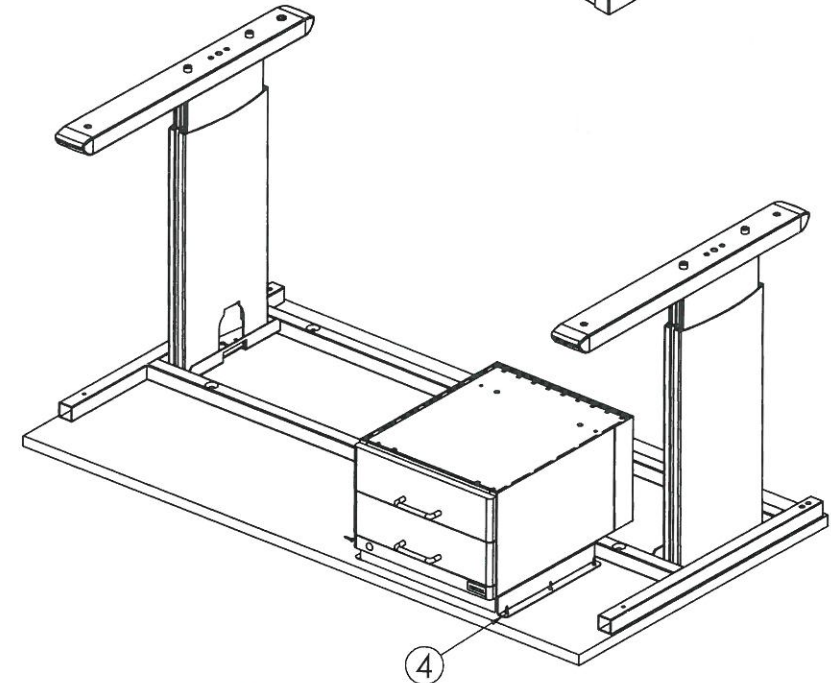

17-04-2009

No.	Part	Code	Pcs
1	Kuusiokoloruuvi M6x16 DIN912 Hex socket head cap screw M6x16	0807	4
2	Vedin 10x96 Handle 10x96	5524	1-4
3	Vedin ruuvi M4x25 Screw for handle M4x25	0801	2-8
4	Yleisruuvi 4,5x20 Universal screw 4,5x20	3035	8

Fastening brackets not needed with trolleys

LMCK2 (ACCESSORY)

Kantavuus max. 20 kg / laatikko tai hylly.
Load capacity max 20 kg / drawer or shelf.

- LMC01 / ESD
- LMC02 / ESD
- LMC04 / ESD
- LMC04D / ESD