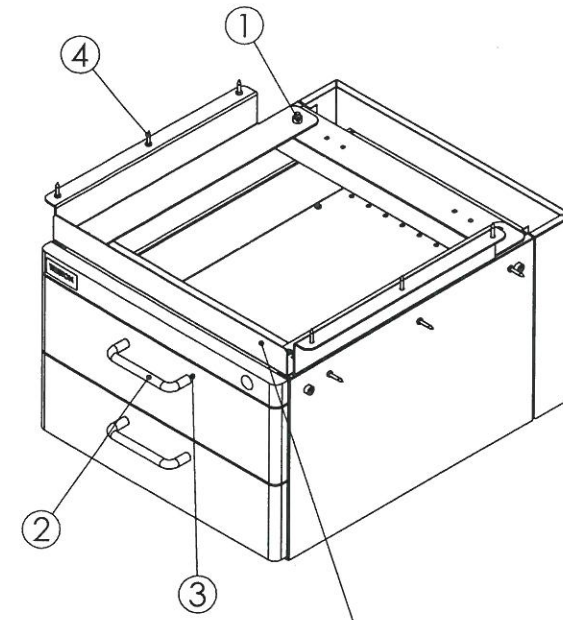

17-04-2009

No.	Part	Code	Pcs
1	Kuusiokoloruuvi M6x16 DIN912 Hex socket head cap screw M6x16	0807	4
2	Vedin 10x96 Handle 10x96	5524	1-4
3	Vedin ruuvi M4x25 Screw for handle M4x25	0801	2-8
4	Yleisruuvi 4,5x20 Universal screw 4,5x20	3035	8

Fastening brackets not needed with trolleys

LMCK2 (ACCESSORY)

Kantavuus max. 20 kg / laatikko tai hylly.
Load capacity max 20 kg / drawer or shelf.

- LMC01 / ESD
- LMC02 / ESD
- LMC04 / ESD
- LMC04D / ESD